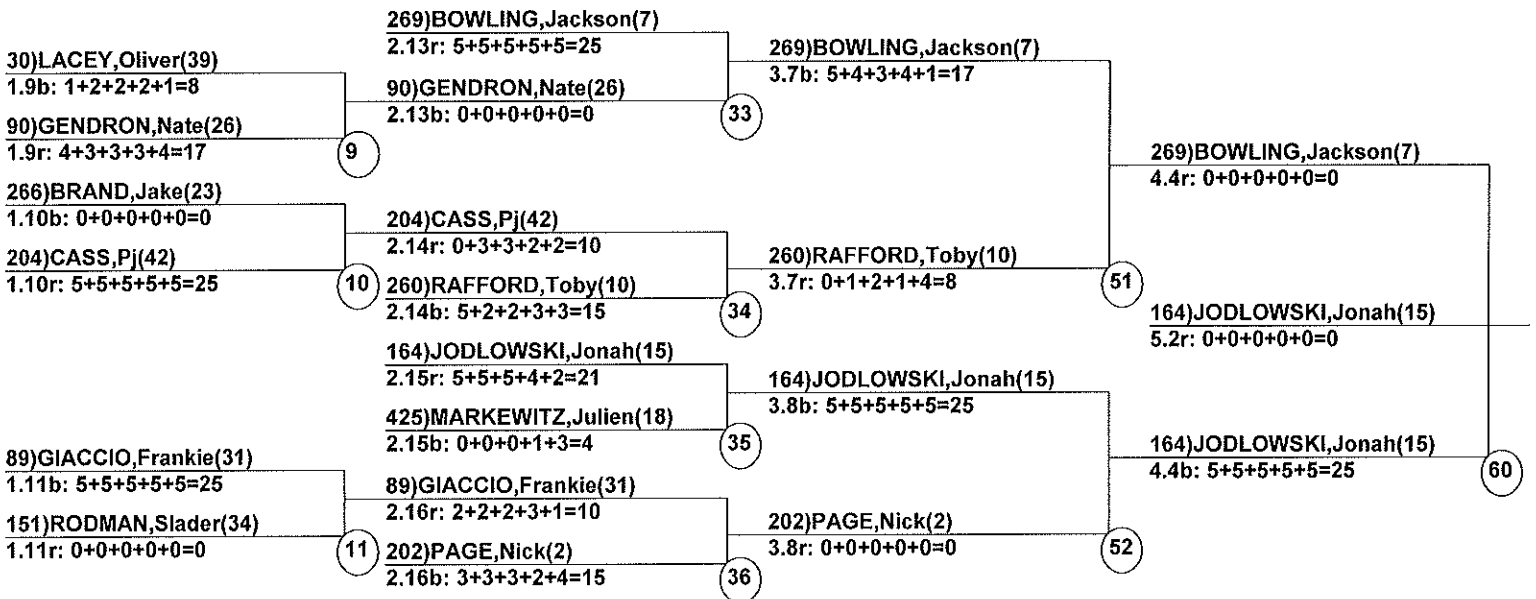

Course: Champion  
Length: 252 m  
Width: 18 m  
Pitch: 28 deg  
 Head Judge  
Chief of Scoring  
T.D.

Duals Event Date: Jan 22, 2018 (Mon)  
Female/Male (By Duals Run-order) Time: 7:22 pm  
Deer Valley Deer Valley Mogul Gr

### Male Road to Semi-Finals (5.1B)

### Male Road to Semi-Finals (5.1R)

Male Road to Semi-Finals (5.2B)

Male Road to Semi-Finals (5.2R)

Female Road to Semi-Finals (4.1B)

Female Road to Semi-Finals (4.1R)

Female Road to Semi-Finals (4.2B)

Female Road to Semi-Finals (4.2R)

Male Semi-Finals

Female Semi-Finals