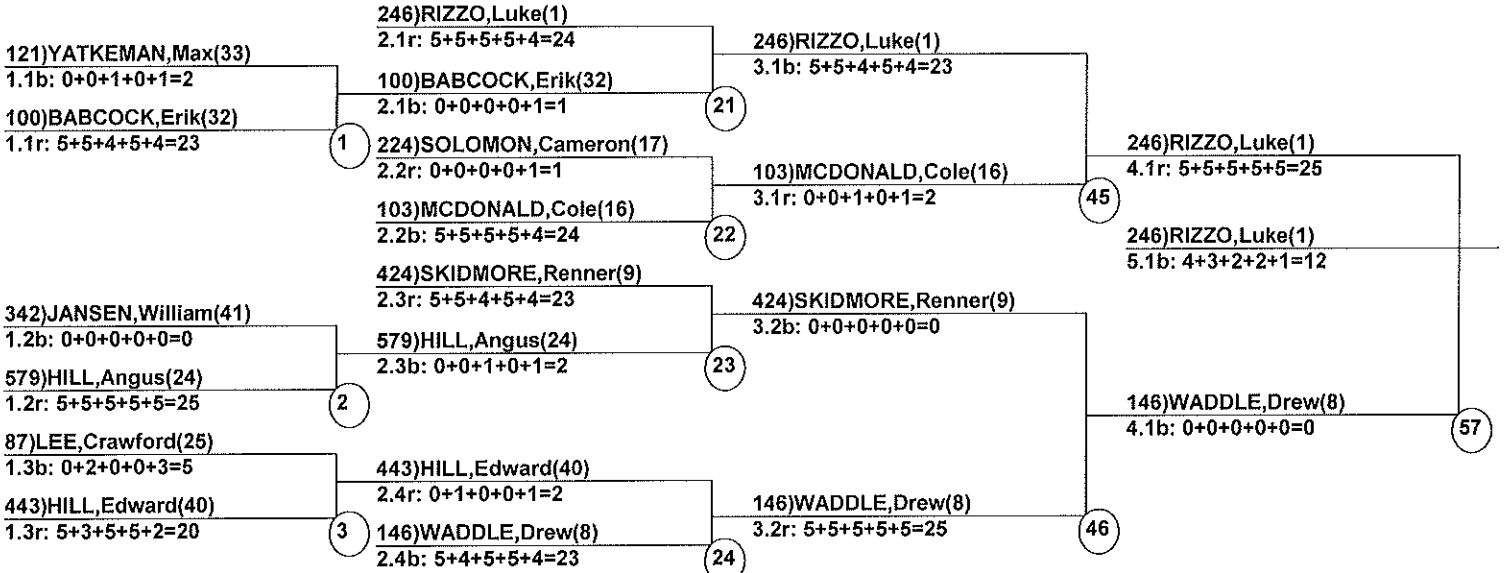

Deer Valley Mogul Grand Prix

Deer Valley
Jan 20, 2018 (Sat) (U1581) (U1582)

Head Judge: HOMA, Karen
Chief of Comp: O'BRIEN, Jonathan
T.D.: BUSHI, Tony
Chief of Scoring: HOGG, Jessica
Judge 1: HOMA, Karen
Judge 2: YOUNG, Bob
Judge 3: DOYLE, Mike
Judge 4: GANDOLFO, John
Judge 5: HOMAN, Bill

Course: Champion
Length: 252 m
Width: 18 m
Pitch: 28 deg
 Head Judge
Chief of Scoring
T.D.

Duals Event Date: Jan 22, 2018 (Mon)
Female/Male (By Duals Run-order) Time: 7:22 pm
Deer Valley Deer Valley Mogul Gr

Male Road to Semi-Finals (5.1B)