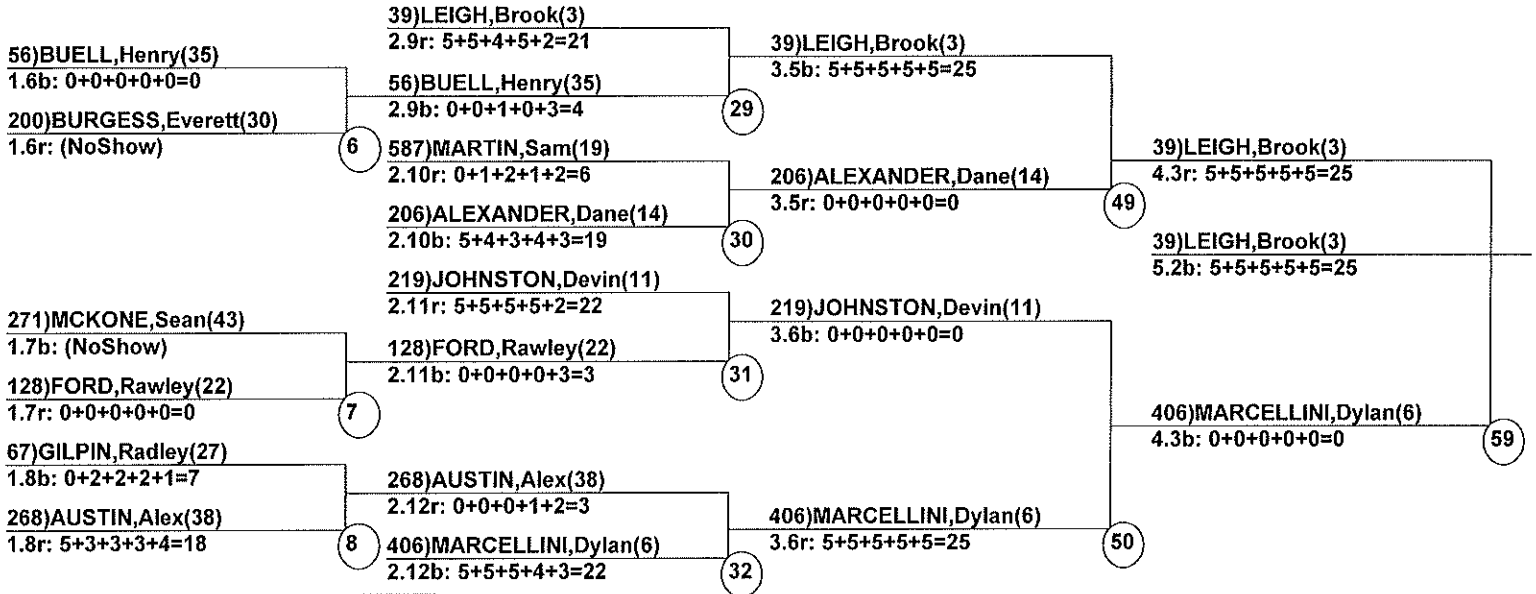

Male Road to Semi-Finals (5.2B)