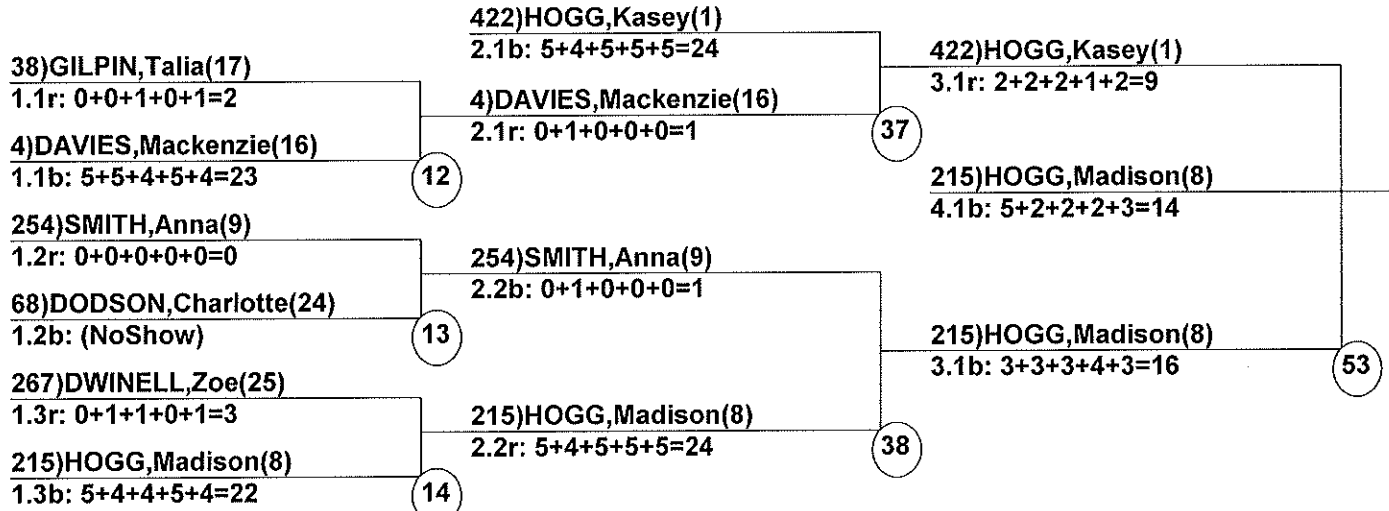

Course: Champion  
Length: 252 m  
Width: 18 m  
Pitch: 28 deg  
 Head Judge  
Chief of Scoring  
T.D.

Duals Event Date: Jan 22, 2018 (Mon)  
Female/Male (By Duals Run-order) Time: 7:22 pm  
Deer Valley Deer Valley Mogul Gr

### Male Road to Semi-Finals (5.1B)

### Male Road to Semi-Finals (5.1R)

Male Road to Semi-Finals (5.2B)

Male Road to Semi-Finals (5.2R)

Female Road to Semi-Finals (4.1B)

Female Road to Semi-Finals (4.1R)

Female Road to Semi-Finals (4.2B)

Female Road to Semi-Finals (4.2R)

Male Semi-Finals

Female Semi-Finals