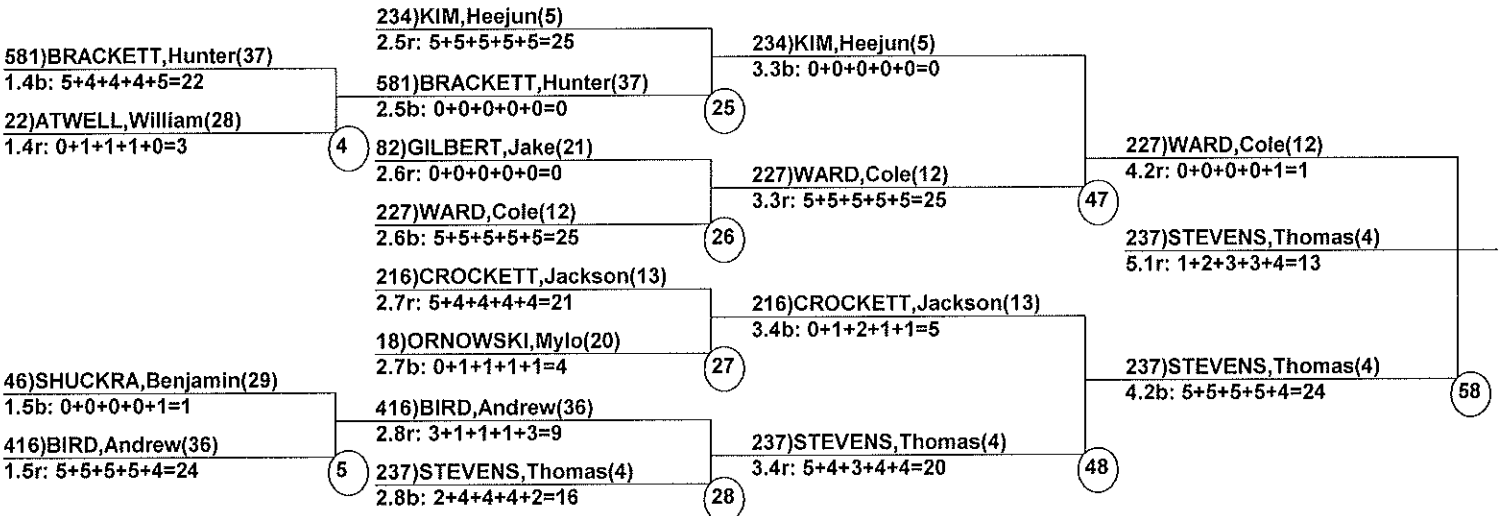

Male Road to Semi-Finals (5.1R)