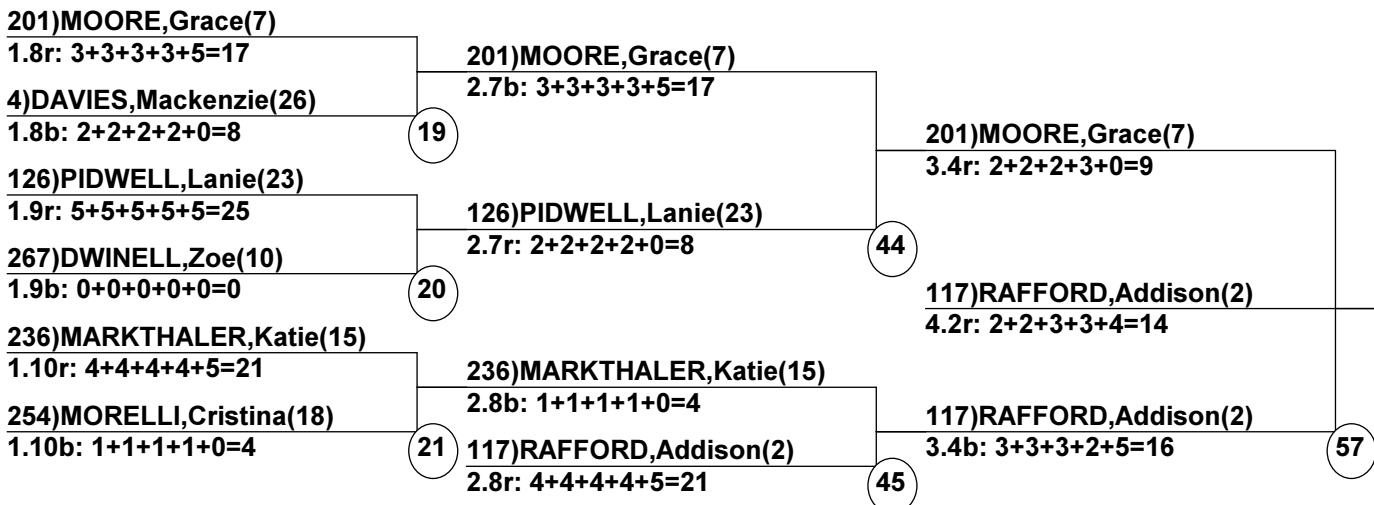

Deer Valley Mogul Grand Prix

Deer Valley

Head Judge: ROBINSON,Tai
 Chief of Comp: MEYER,Scott
 T.D.: BUSHI,Tony
 Chief of Scoring: GIACCIO,Erin

Course: Champion
 Length: 250 m
 Width: 20 m
 Pitch: 28 deg

____ Head Judge
 ____ Chief of Scoring
 ____ T.D.

Duals	Event	Date: Feb 13, 2017 (Mon)
Female/Male	(By Duals Run-order)	Time: 5:14 pm
Deer Valley	Deer Valley Mogul Gr	

Male Road to Semi-Finals (5.1B)

Male Road to Semi-Finals (5.1R)

Male Road to Semi-Finals (5.2B)

Male Road to Semi-Finals (5.2R)

Female Road to Semi-Finals (4.1B)

Female Road to Semi-Finals (4.1R)

Female Road to Semi-Finals (4.2B)

Female Road to Semi-Finals (4.2R)

Male Semi-Finals

Female Semi-Finals