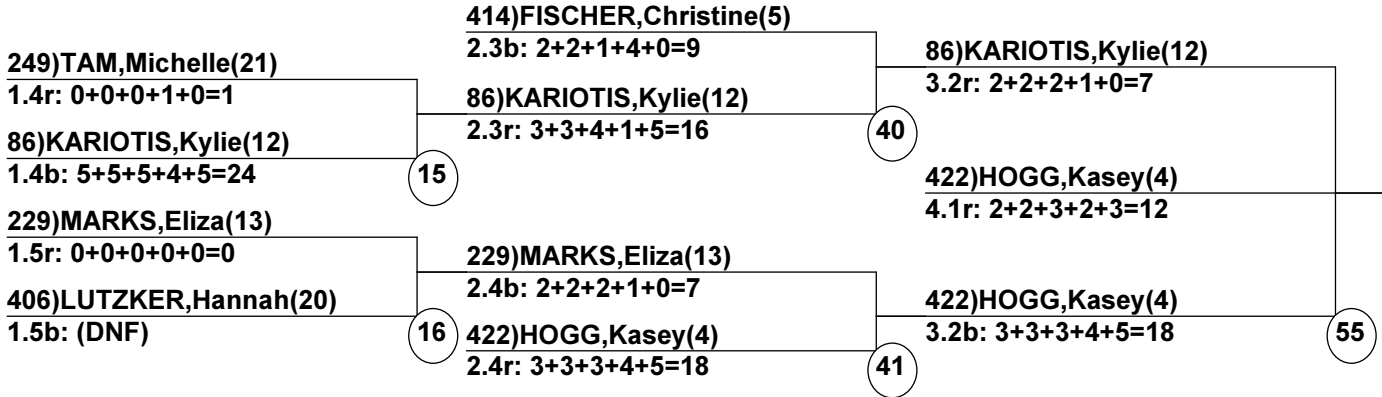

Deer Valley Mogul Grand Prix

Deer Valley

Head Judge: ROBINSON,Tai
 Chief of Comp: MEYER,Scott
 T.D.: BUSHI,Tony
 Chief of Scoring: GIACCIO,Erin

Course: Champion
 Length: 250 m
 Width: 20 m
 Pitch: 28 deg

____ Head Judge
 ____ Chief of Scoring
 ____ T.D.

Duals	Event	Date: Feb 13, 2017 (Mon)
Female/Male	(By Duals Run-order)	Time: 5:14 pm
Deer Valley	Deer Valley Mogul Gr	

Male Road to Semi-Finals (5.1B)

Male Road to Semi-Finals (5.1R)

Male Road to Semi-Finals (5.2B)

Male Road to Semi-Finals (5.2R)

Female Road to Semi-Finals (4.1B)

Female Road to Semi-Finals (4.1R)

Female Road to Semi-Finals (4.2B)

Female Road to Semi-Finals (4.2R)

Male Semi-Finals