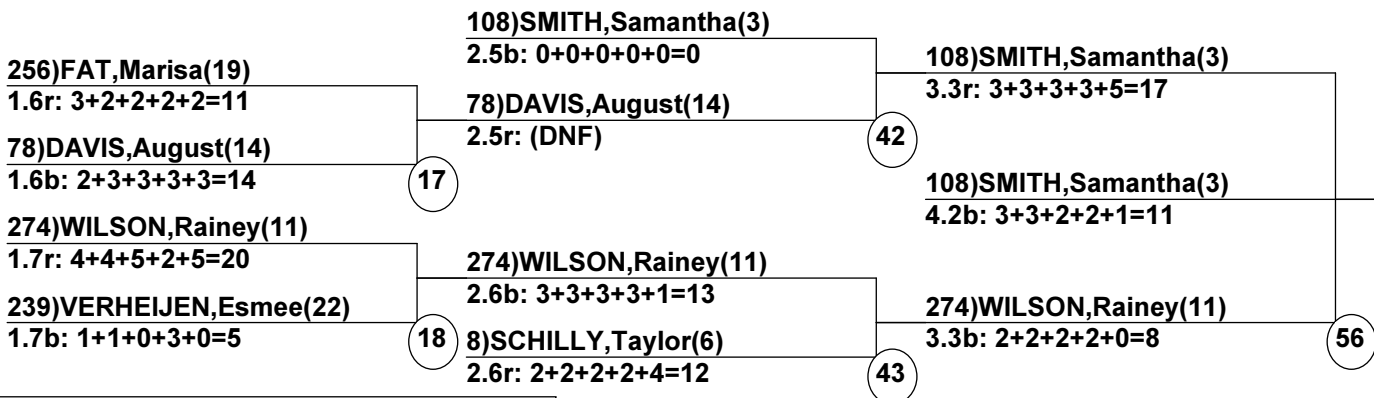

____ Head Judge
 ____ Chief of Scoring
 ____ T.D.

Duals	Event	Date: Feb 13, 2017 (Mon)
Female/Male	(By Duals Run-order)	Time: 5:14 pm
Deer Valley	Deer Valley Mogul Gr	

Male Road to Semi-Finals (5.1B)

Male Road to Semi-Finals (5.1R)

Male Road to Semi-Finals (5.2B)

Male Road to Semi-Finals (5.2R)

Female Road to Semi-Finals (4.1B)

Female Road to Semi-Finals (4.1R)

Female Road to Semi-Finals (4.2B)

Female Road to Semi-Finals (4.2R)

Male Semi-Finals