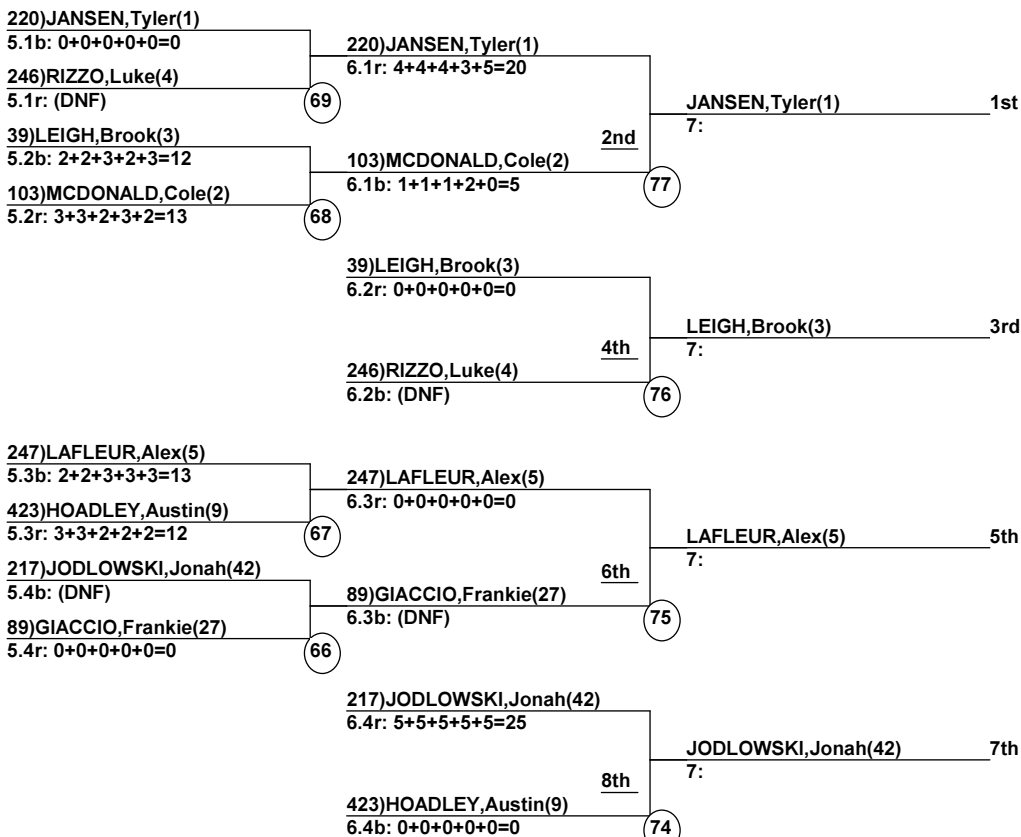

Deer Valley Mogul Grand Prix

Deer Valley

Head Judge: ROBINSON,Tai
 Chief of Comp: MEYER,Scott
 T.D.: BUSHI,Tony
 Chief of Scoring: GIACCIO,Erin

Course: Champion
 Length: 250 m
 Width: 20 m
 Pitch: 28 deg

____ Head Judge
 ____ Chief of Scoring
 ____ T.D.

Duals	Event	Date: Feb 13, 2017 (Mon)
Female/Male	(By Duals Run-order)	Time: 5:14 pm
Deer Valley	Deer Valley Mogul Gr	

Male Road to Semi-Finals (5.1B)

Male Road to Semi-Finals (5.1R)

Male Road to Semi-Finals (5.2B)

Male Road to Semi-Finals (5.2R)

Female Road to Semi-Finals (4.1B)

Female Road to Semi-Finals (4.1R)

Female Road to Semi-Finals (4.2B)

Female Road to Semi-Finals (4.2R)

Male Semi-Finals

Female Semi-Finals