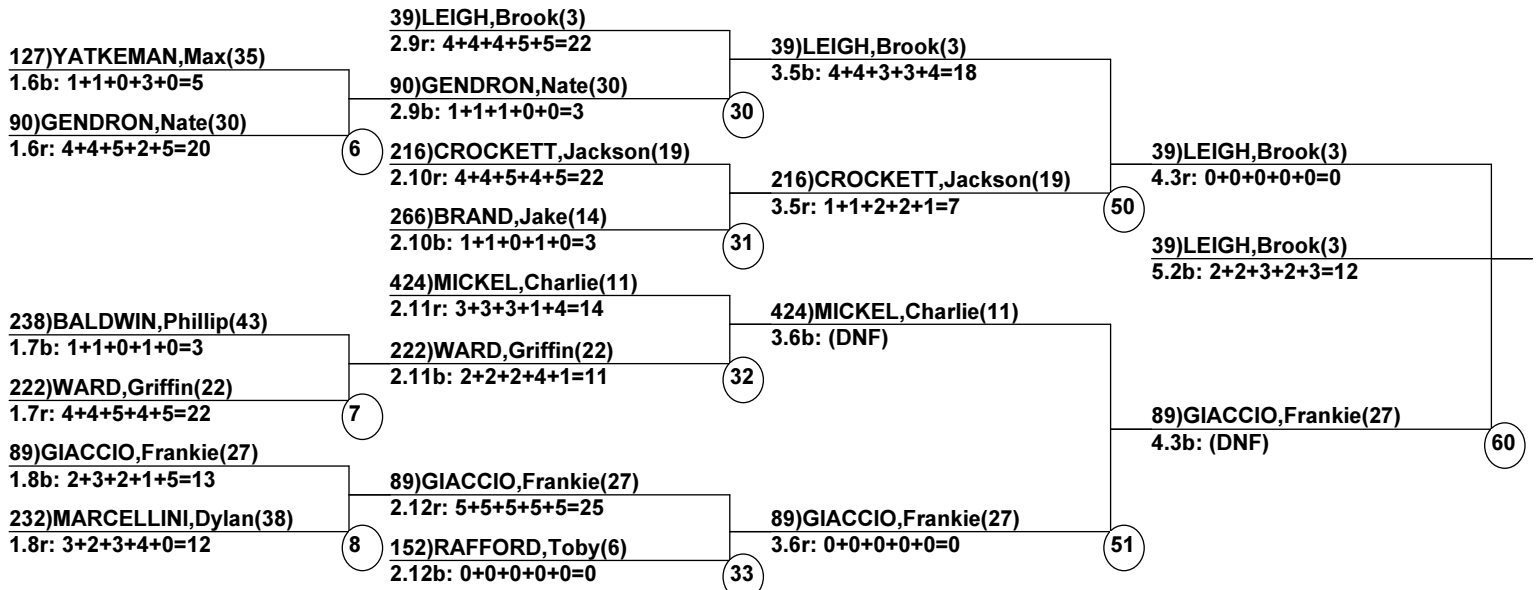

Deer Valley Mogul Grand Prix

Deer Valley

Head Judge: ROBINSON,Tai
 Chief of Comp: MEYER,Scott
 T.D.: BUSHI,Tony
 Chief of Scoring: GIACCIO,Erin

Course: Champion
 Length: 250 m
 Width: 20 m
 Pitch: 28 deg

____ Head Judge
 ____ Chief of Scoring
 ____ T.D.

Duals	Event	Date: Feb 13, 2017 (Mon)
Female/Male	(By Duals Run-order)	Time: 5:14 pm
Deer Valley	Deer Valley Mogul Gr	

Male Road to Semi-Finals (5.1B)

Male Road to Semi-Finals (5.1R)

Male Road to Semi-Finals (5.2B)

Male Road to Semi-Finals (5.2R)

Female Road to Semi-Finals (4.1B)

Female Road to Semi-Finals (4.1R)

Female Road to Semi-Finals (4.2B)

Female Road to Semi-Finals (4.2R)

Male Semi-Finals