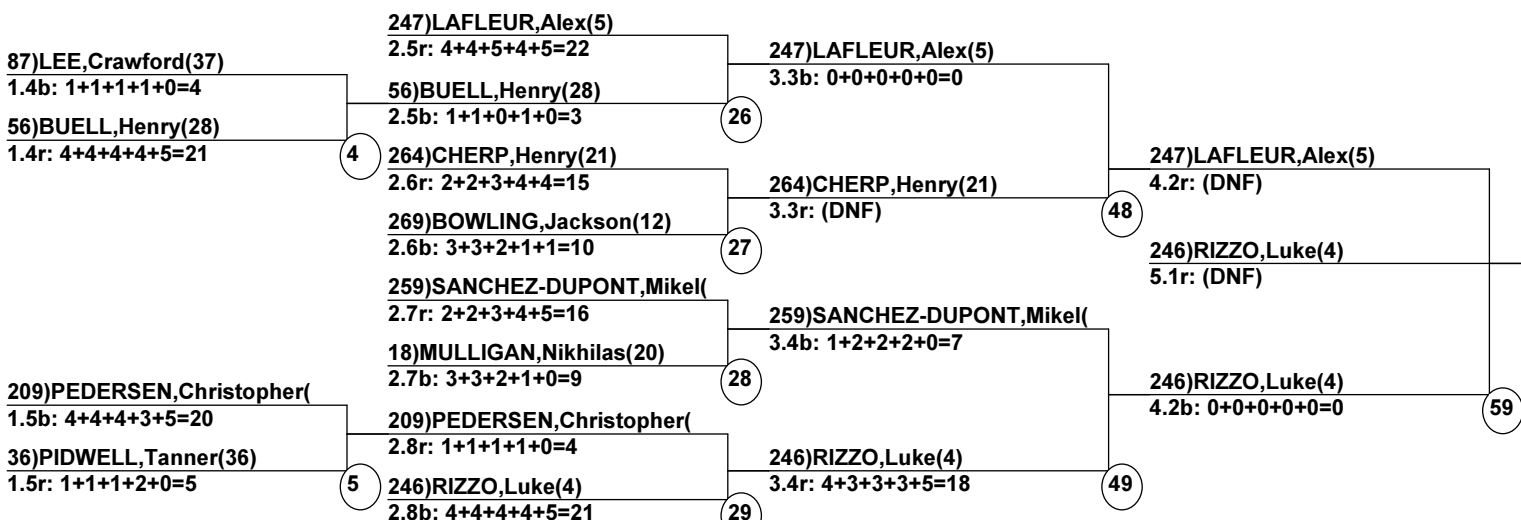

Deer Valley Mogul Grand Prix

Deer Valley

Head Judge: ROBINSON,Tai
 Chief of Comp: MEYER,Scott
 T.D.: BUSHI,Tony
 Chief of Scoring: GIACCIO,Erin

Course: Champion
 Length: 250 m
 Width: 20 m
 Pitch: 28 deg

____ Head Judge
 ____ Chief of Scoring
 ____ T.D.

Duals	Event	Date: Feb 13, 2017 (Mon)
Female/Male	(By Duals Run-order)	Time: 5:14 pm
Deer Valley	Deer Valley Mogul Gr	

Male Road to Semi-Finals (5.1B)

Male Road to Semi-Finals (5.1R)