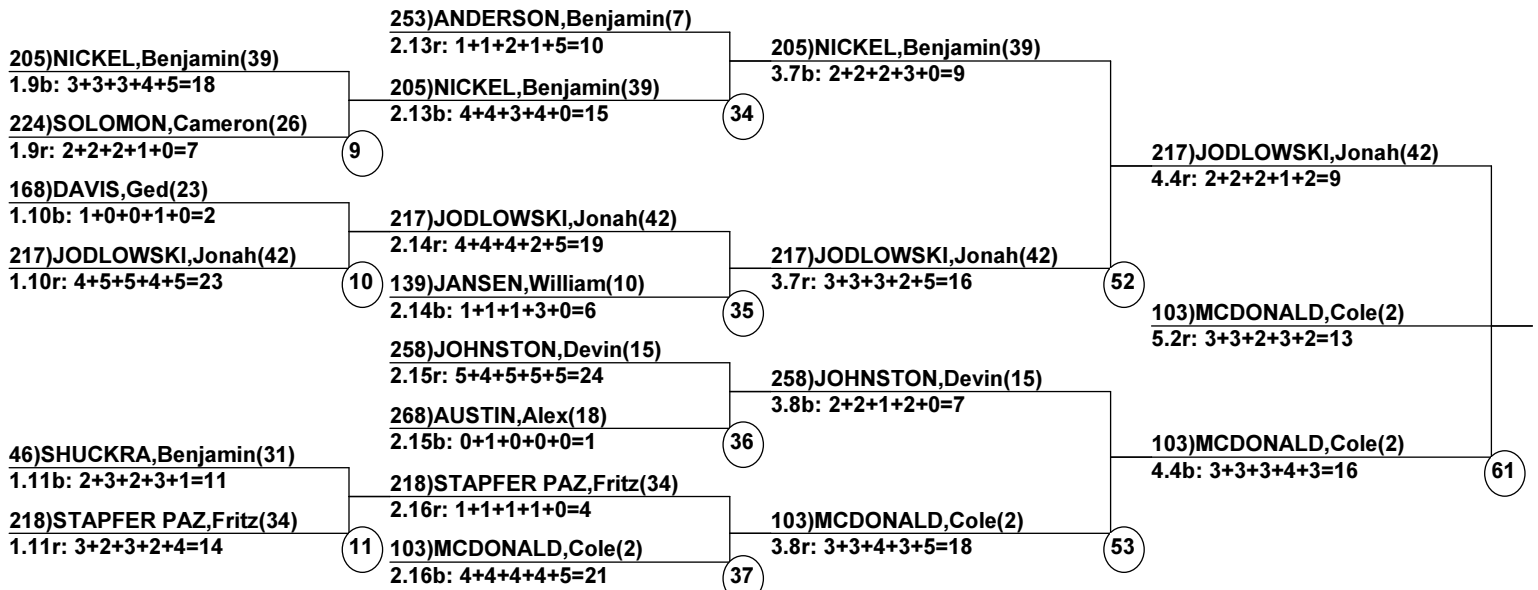

Deer Valley Mogul Grand Prix

Deer Valley

Head Judge: ROBINSON,Tai
 Chief of Comp: MEYER,Scott
 T.D.: BUSHI,Tony
 Chief of Scoring: GIACCIO,Erin

Course: Champion
 Length: 250 m
 Width: 20 m
 Pitch: 28 deg

____ Head Judge
 ____ Chief of Scoring
 ____ T.D.

Duals	Event	Date: Feb 13, 2017 (Mon)
Female/Male	(By Duals Run-order)	Time: 5:14 pm
Deer Valley	Deer Valley Mogul Gr	

Male Road to Semi-Finals (5.1B)

Male Road to Semi-Finals (5.1R)

Male Road to Semi-Finals (5.2B)

Male Road to Semi-Finals (5.2R)

Female Road to Semi-Finals (4.1B)

Female Road to Semi-Finals (4.1R)

Female Road to Semi-Finals (4.2B)

Female Road to Semi-Finals (4.2R)

Male Semi-Finals