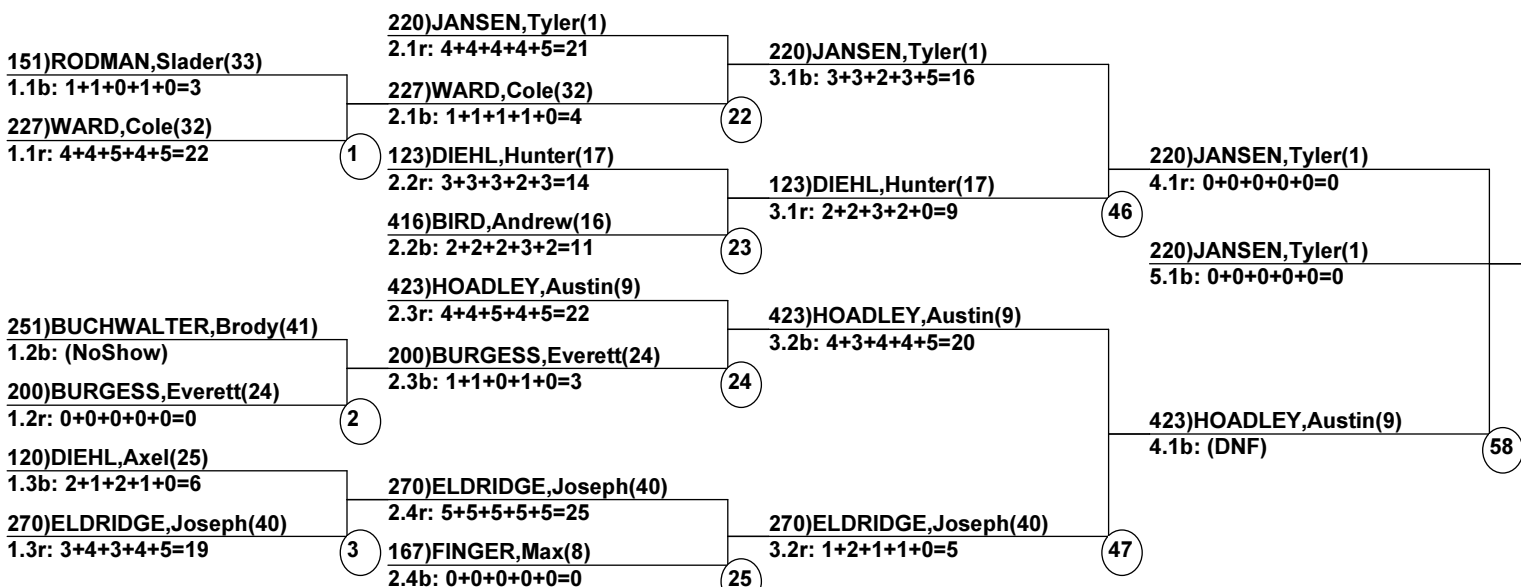

Deer Valley Mogul Grand Prix

Deer Valley

Head Judge: ROBINSON,Tai
 Chief of Comp: MEYER,Scott
 T.D.: BUSHI,Tony
 Chief of Scoring: GIACCIO,Erin

Course: Champion
 Length: 250 m
 Width: 20 m
 Pitch: 28 deg

____ Head Judge
 ____ Chief of Scoring
 ____ T.D.

Duals	Event	Date: Feb 13, 2017 (Mon)
Female/Male	(By Duals Run-order)	Time: 5:14 pm
Deer Valley	Deer Valley Mogul Gr	

Male Road to Semi-Finals (5.1B)

Male Road to Semi-Finals (5.1R)