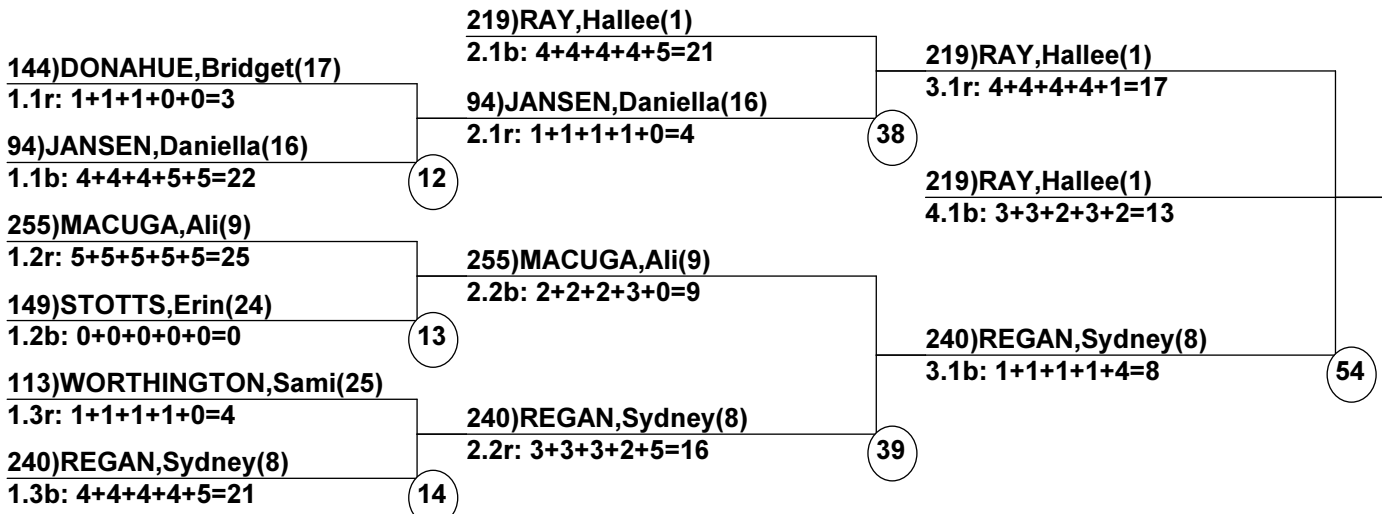

Deer Valley Mogul Grand Prix

Deer Valley

Head Judge: ROBINSON,Tai
 Chief of Comp: MEYER,Scott
 T.D.: BUSHI,Tony
 Chief of Scoring: GIACCIO,Erin

Course: Champion
 Length: 250 m
 Width: 20 m
 Pitch: 28 deg

____ Head Judge
 ____ Chief of Scoring
 ____ T.D.

Duals	Event	Date: Feb 13, 2017 (Mon)
Female/Male	(By Duals Run-order)	Time: 5:14 pm
Deer Valley	Deer Valley Mogul Gr	

Male Road to Semi-Finals (5.1B)

Male Road to Semi-Finals (5.1R)

Male Road to Semi-Finals (5.2B)

Male Road to Semi-Finals (5.2R)

Female Road to Semi-Finals (4.1B)

Female Road to Semi-Finals (4.1R)

Female Road to Semi-Finals (4.2B)

Female Road to Semi-Finals (4.2R)

Male Semi-Finals